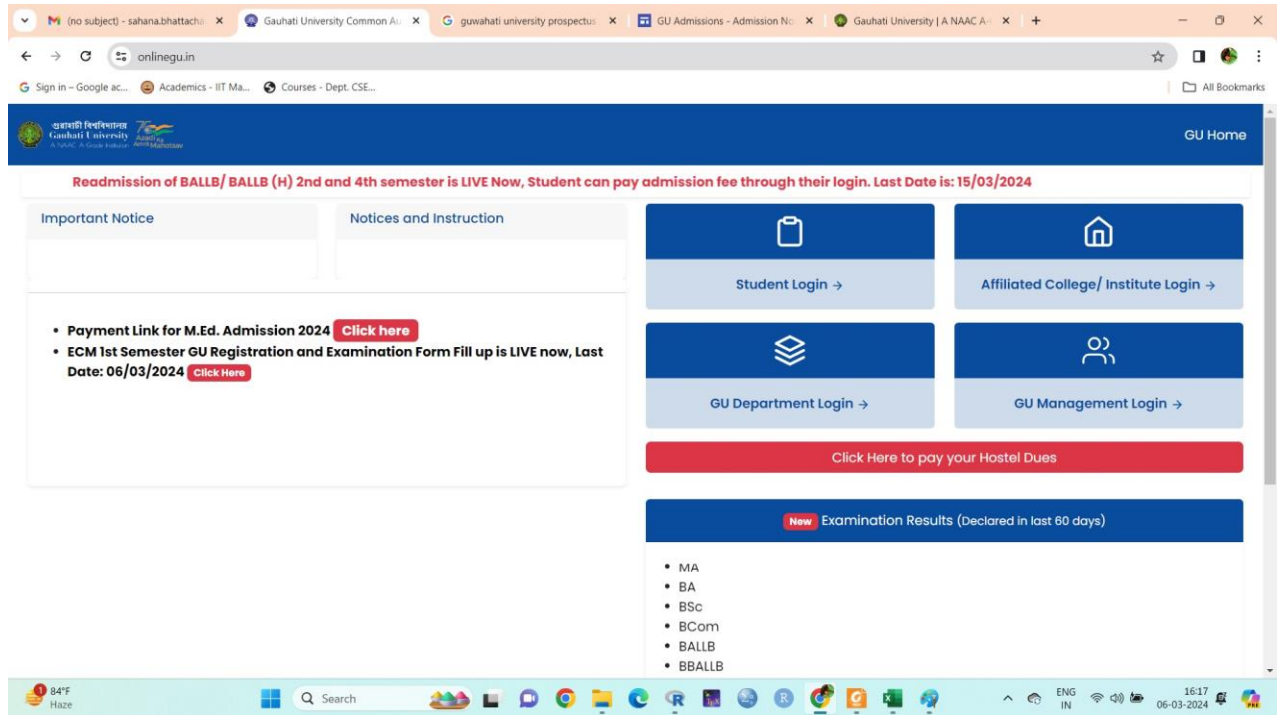

CRITERION 2

Assessment term: 2018-2023

Sub criterion 2.5

Evaluation Process and Reforms

Student Portal
(Examination Forms Login) **NEW**

More Info

New Students
Registration & Login
NEW

More Info

Re-Evaluation Form

More Info

College / GU Department Login

More Info

GU Results **NEW**

More Info

Pre Admission **NEW**

More Info

2.5.3: Status of automation of Examination division (Screen shots reflecting the HEI name and the name of the modules)

Link: <https://onlinegu.in/>

Link: <https://guportal.in/>

The screenshot shows the Gauhati University portal homepage. At the top, there is a navigation bar with the university's name in Assamese and English, and a date of Wednesday, March 6th, 2024. The main content area features a grid of service tiles: Student Portal (Examination Forms Login), New Students Registration & Login, Re-Evaluation Form, College / GU Department Login, GU Results, Pre Admission, Enquiry Form, and Enquiry Status. Each tile includes a 'More Info' link. On the left, there is a list of 'Important Links' such as '31st Convocation 2023' and 'Employee Portal'. On the right, there is an 'Instructions & Notifications' section with 'General Notifications'. The bottom of the page shows a Windows taskbar with various application icons and system tray information including the time (16:16) and date (06-03-2024).